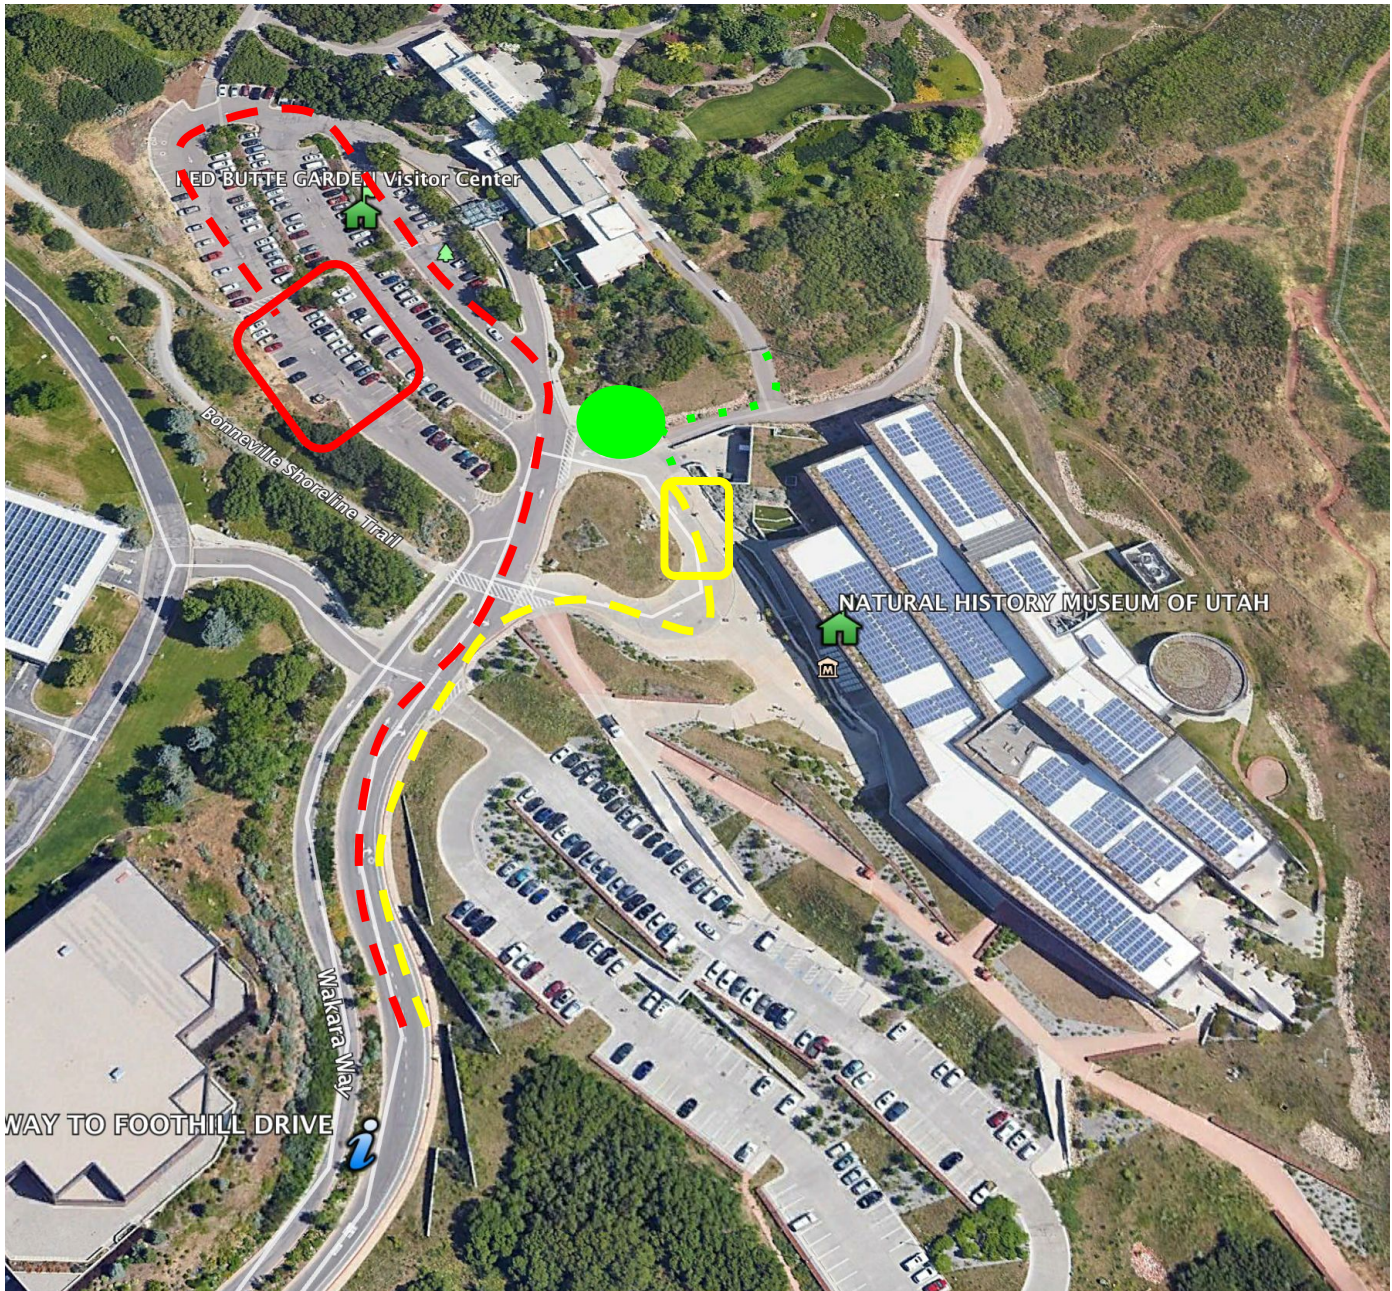

Red Butte Garden and Natural History Museum

Partner Field Trip Map

NOTE: ALL BUSES always go to NHMU for arrival and departure

Legend

-  All buses for NHMU/RBG partner trips drive to NHMU turn around for arrival and departure. All buses park on Colorow Road during field trip.
-  All RBG morning trips or "Aspen" group chaperones park in third tier Garden lot and walk up to arrival meeting spot
-  Arrival meeting spot for RBG field trip chaperones. RBG staff will be waiting here and one staff will also be jumping on bus to orient students.
-  Entire group will be walking up to enter garden here