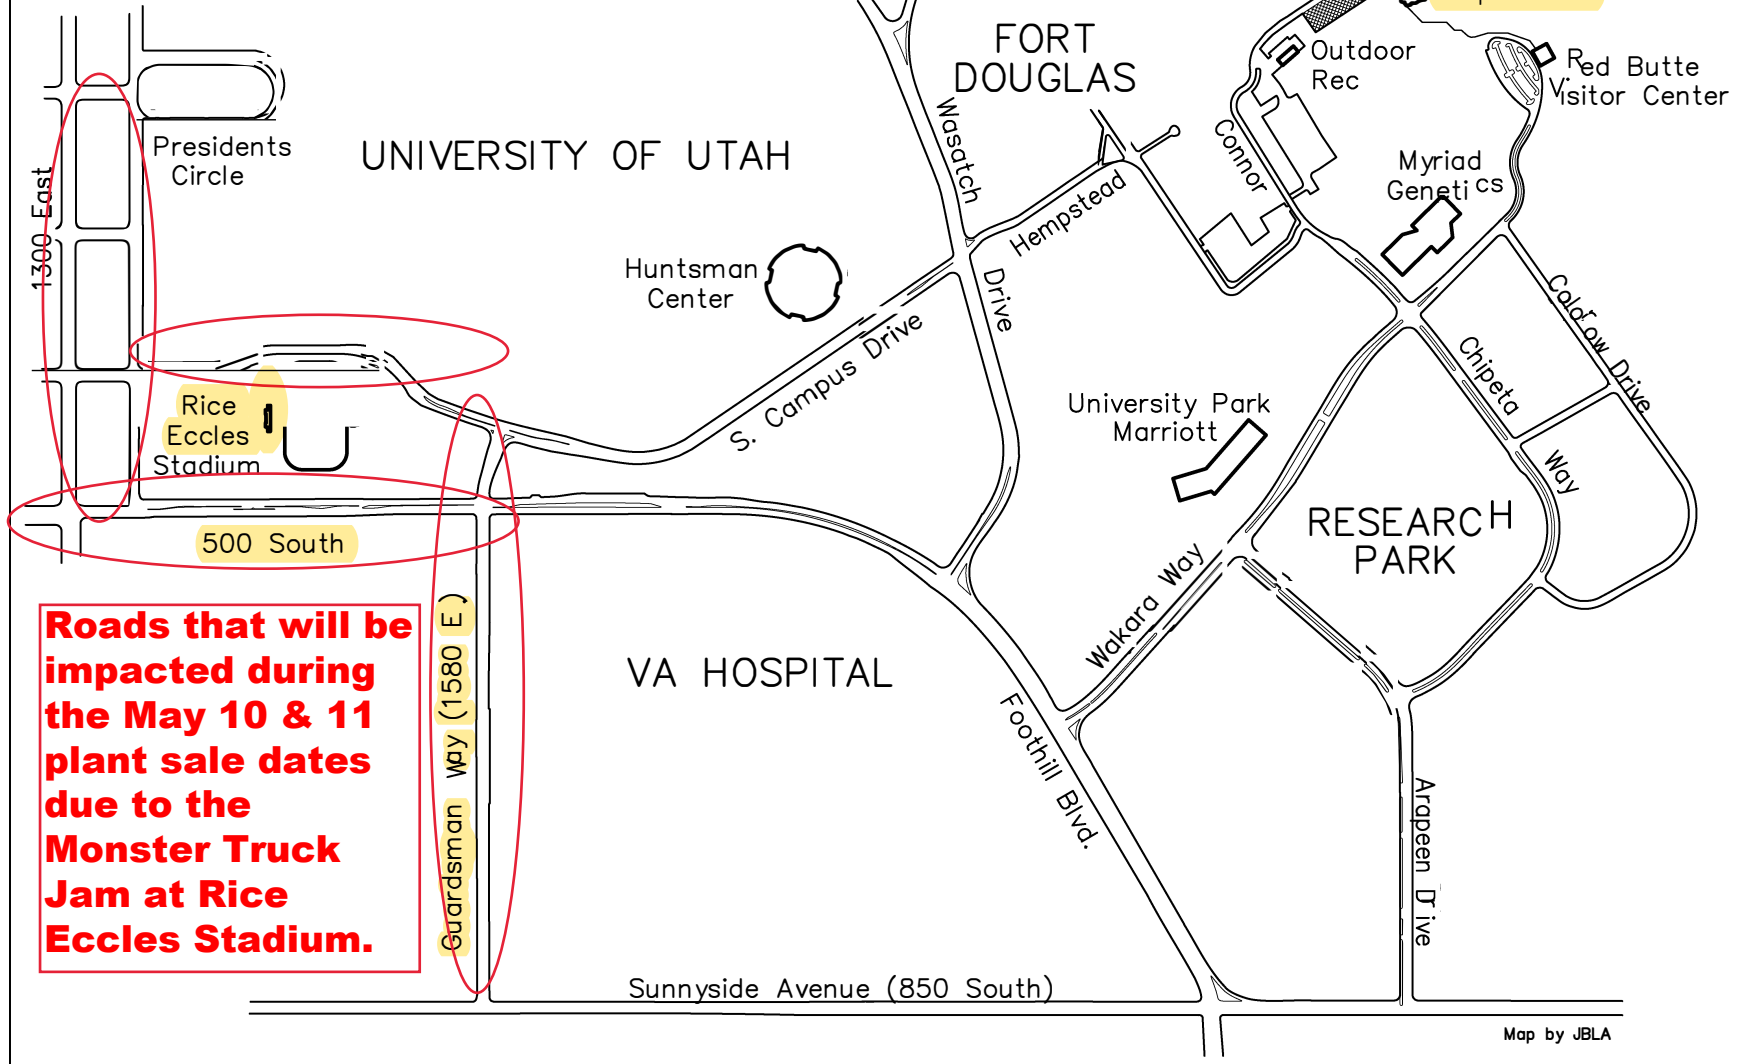

RED BUTTE GARDEN
PLANT SALE PARKING

PLANT SALE
PARKING

SALE AREA
Amphitheatre

Roads that will be impacted during the May 10 & 11 plant sale dates due to the Monster Truck Jam at Rice Eccles Stadium.